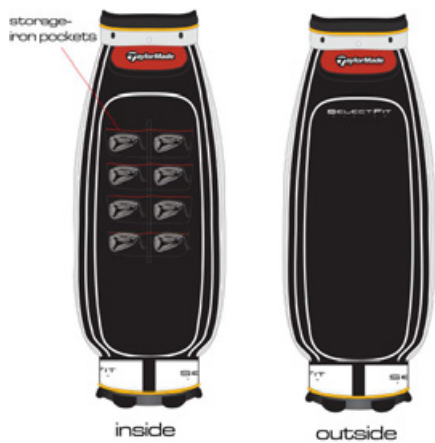

SELECTFIT

S Y S T E M

SPRING 2012 IRON BAG MATRIX

IRON HEADS

MB	STD			
MC	STD	2-Up	2-Flat	
R11	STD	4-Up	2-Up	2-Flat
R11	LH - STD			
RBZ	STD	2-Up	2-Flat	STD - LH
RBZ	STD - (Ladies) 7i			
RBZ MAX	STD	2-Up	2-Flat	

IRON SHAFTS

MB / MC	Dynamic Gold S300	STD	.355"
MB / MC	Dynamic Gold R300	STD	.355"
MB / MC	Dynamic Gold S300	+1"	.355"
MB / MC	Dynamic Gold R300	+1/2"	.355"
R11	R11 KBS 90 S STD	STD	.370"
R11	R11 KBS 90 S +1/2	+1/2"	.370"
R11	R11 KBS 90 R STD	STD	.370"
R11	R11 KBS 90 R +1/2	+1/2"	.370"
R11	R11 Motore Graphite 55 M	STD	.370"
R11	R11 Motore Graphite 65 R	+1/2"	.370"
R11	R11 Motore Graphite 65 R	STD	.370"
R11	R11 Motore Graphite 75 S	STD	.370"
R11	R11 Motore Graphite 50 L	STD	.370"